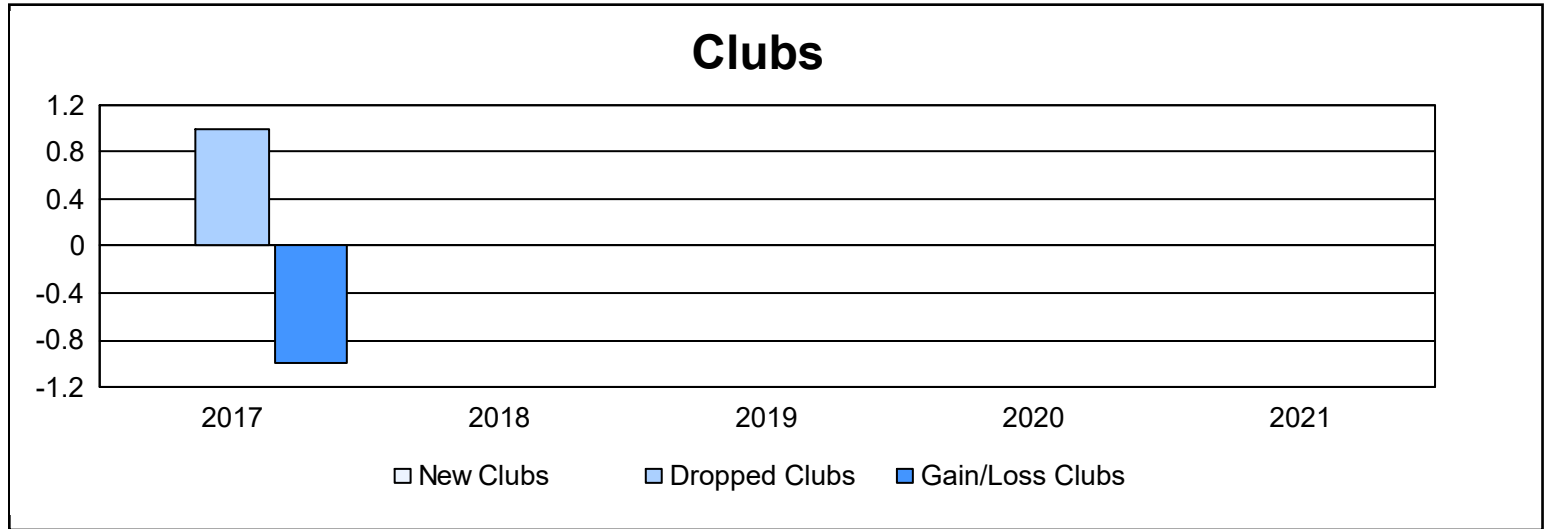

Year	New Clubs	Dropped Clubs	Gain/ Loss Clubs	New Members	Charter Members	Reinstate Members	Transfer Members	Total Member Added	Total Members Dropped	Gain/ Loss Members
2016-2017	0	1	-1	277	0	4	8	289	318	-29
2017-2018	0	0	0	201	0	4	3	208	216	-8
2018-2019	0	0	0	188	0	4	3	195	210	-15
2019-2020	0	0	0	140	0	1	1	142	315	-173
2020-2021	0	0	0	146	1	1	3	151	237	-86
<b>Average</b>	<b>0</b>	<b>0</b>	<b>0</b>	<b>190</b>	<b>0</b>	<b>3</b>	<b>4</b>	<b>197</b>	<b>259</b>	<b>-62</b>

### Membership Composition June 2021 Cumulative