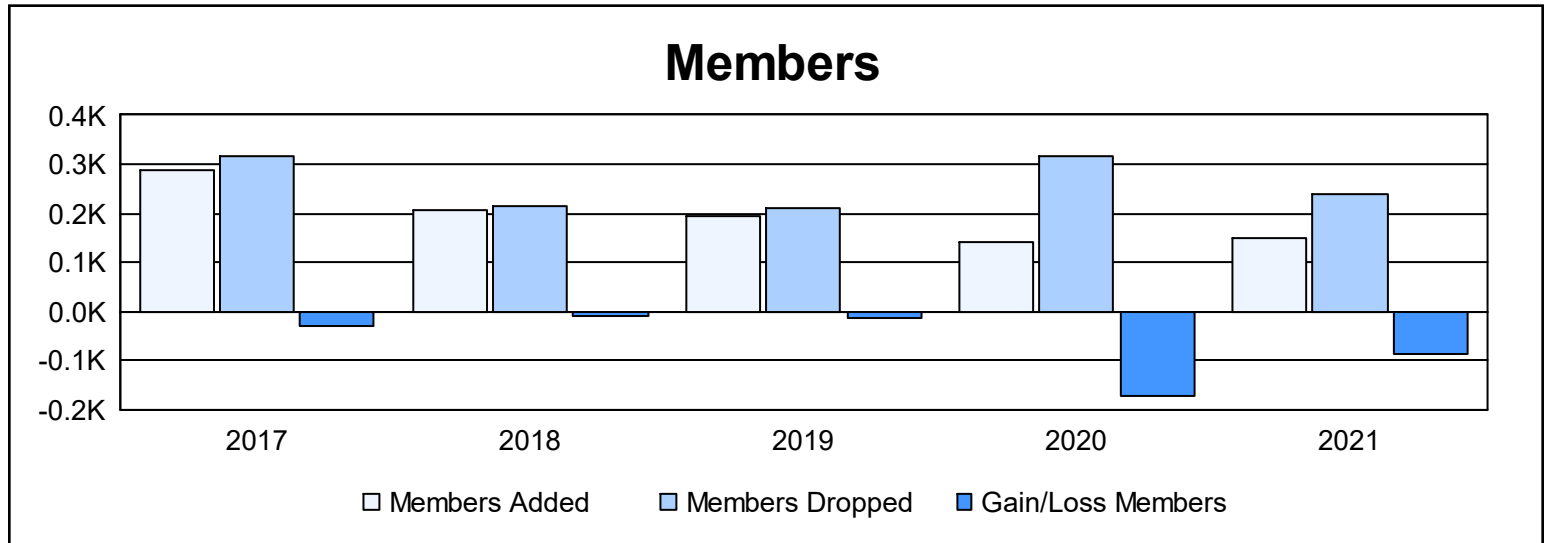

Year	New Clubs	Dropped Clubs	Gain/ Loss Clubs	New Members	Charter Members	Reinstate Members	Transfer Members	Total Member Added	Total Members Dropped	Gain/ Loss Members
2016-2017	0	1	-1	277	0	4	8	289	318	-29
2017-2018	0	0	0	201	0	4	3	208	216	-8
2018-2019	0	0	0	188	0	4	3	195	210	-15
2019-2020	0	0	0	140	0	1	1	142	315	-173
2020-2021	0	0	0	146	1	1	3	151	237	-86
<b>Average</b>	<b>0</b>	<b>0</b>	<b>0</b>	<b>190</b>	<b>0</b>	<b>3</b>	<b>4</b>	<b>197</b>	<b>259</b>	<b>-62</b>

### Membership Composition June 2021 Cumulative